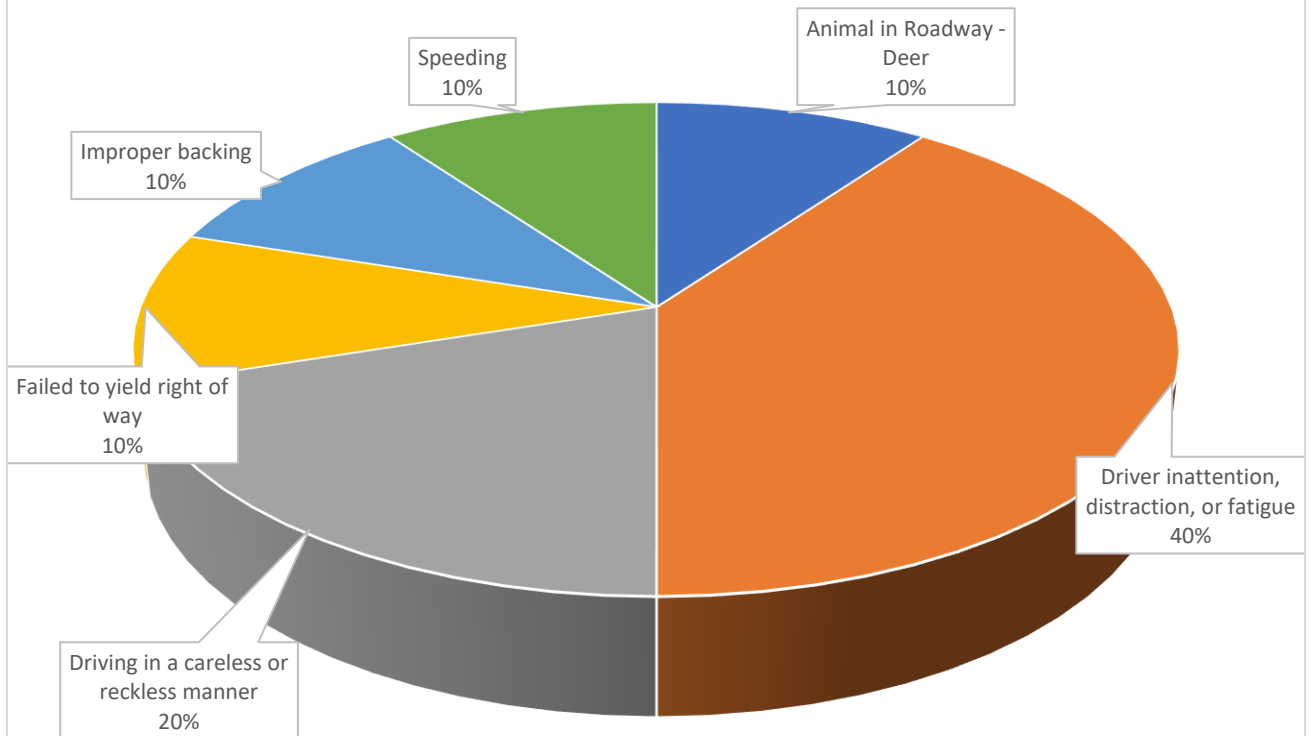

December Crash Totals

Primary Contributing Factors

December 2022 Quality of Life Calls

Location / Crime Type	Crime Count
Airport Plaza Shopping Ctr	10
Criminal Mischief - Just Occurred	1
Disorderly person	3
Harassment - In Progress	1
Suspicious person	1
Suspicious vehicle	1
Theft - In Progress	2
Theft - Just Occurred	1
Baldton	1
Suspicious vehicle	1
Boothhurst	2
Suspicious vehicle	1
Trespass - In Progress	1
Centerpoint Industrial Park	3
Animal	1
Disorderly person	1
Traffic Violation	1
Dobbinsville	1
Noise Complaint	1
Hares Corner	5
Assault - In Progress	1
Disorderly person	1
Terror. Threatening-Just Occurred	1
Theft - Just Occurred	1
Trespass - In Progress	1
New Castle / Shawtown	8
Fireworks	1
Suspicious person	1
Suspicious vehicle	3
Terror. Threatening-In Progress	1
Terror. Threatening-Just Occurred	1
Trespass - In Progress	1
New Castle Manor	1
Burglary - In Progress	1
Riveredge Industrial Park	3
Drug Violation	1
Suspicious person	1

Each highlighted incident on the graph involves outliers in response time. In several of the incident types there were multiple outliers that affected the overall response time. Several common causes to these deviations are;