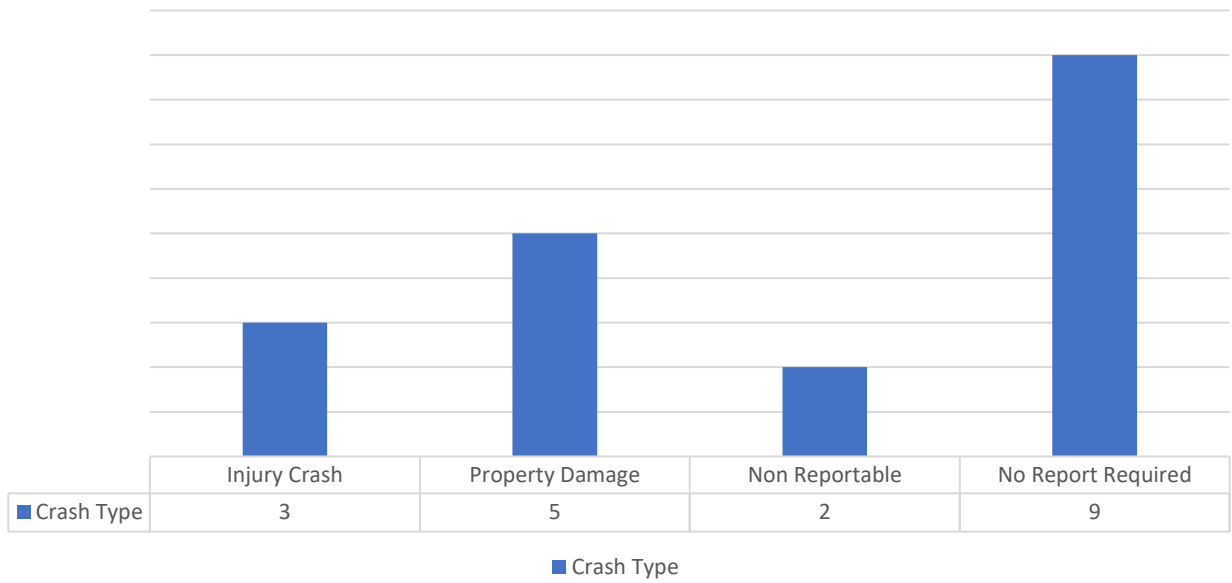

December Crash Totals

Primary Contributing Factors

December 2022 Quality of Life Calls

Location / Crime Type	Crime Count
Airport Plaza Shopping Ctr	10
Criminal Mischief - Just Occurred	1
Disorderly person	3
Harassment - In Progress	1
Suspicious person	1
Suspicious vehicle	1
Theft - In Progress	2
Theft - Just Occurred	1
Baldton	1
Suspicious vehicle	1
Boothhurst	2
Suspicious vehicle	1
Trespass - In Progress	1
Centerpoint Industrial Park	3
Animal	1
Disorderly person	1
Traffic Violation	1
Dobbinsville	1
Noise Complaint	1
Hares Corner	5
Assault - In Progress	1
Disorderly person	1
Terror. Threatening-Just Occurred	1
Theft - Just Occurred	1
Trespass - In Progress	1
New Castle / Shawtown	8
Fireworks	1
Suspicious person	1
Suspicious vehicle	3
Terror. Threatening-In Progress	1
Terror. Threatening-Just Occurred	1
Trespass - In Progress	1
New Castle Manor	1
Burglary - In Progress	1
Riveredge Industrial Park	3
Drug Violation	1
Suspicious person	1

Each highlighted incident on the graph involves outliers in response time. In several of the incident types there were multiple outliers that affected the overall response time. Several common causes to these deviations are;