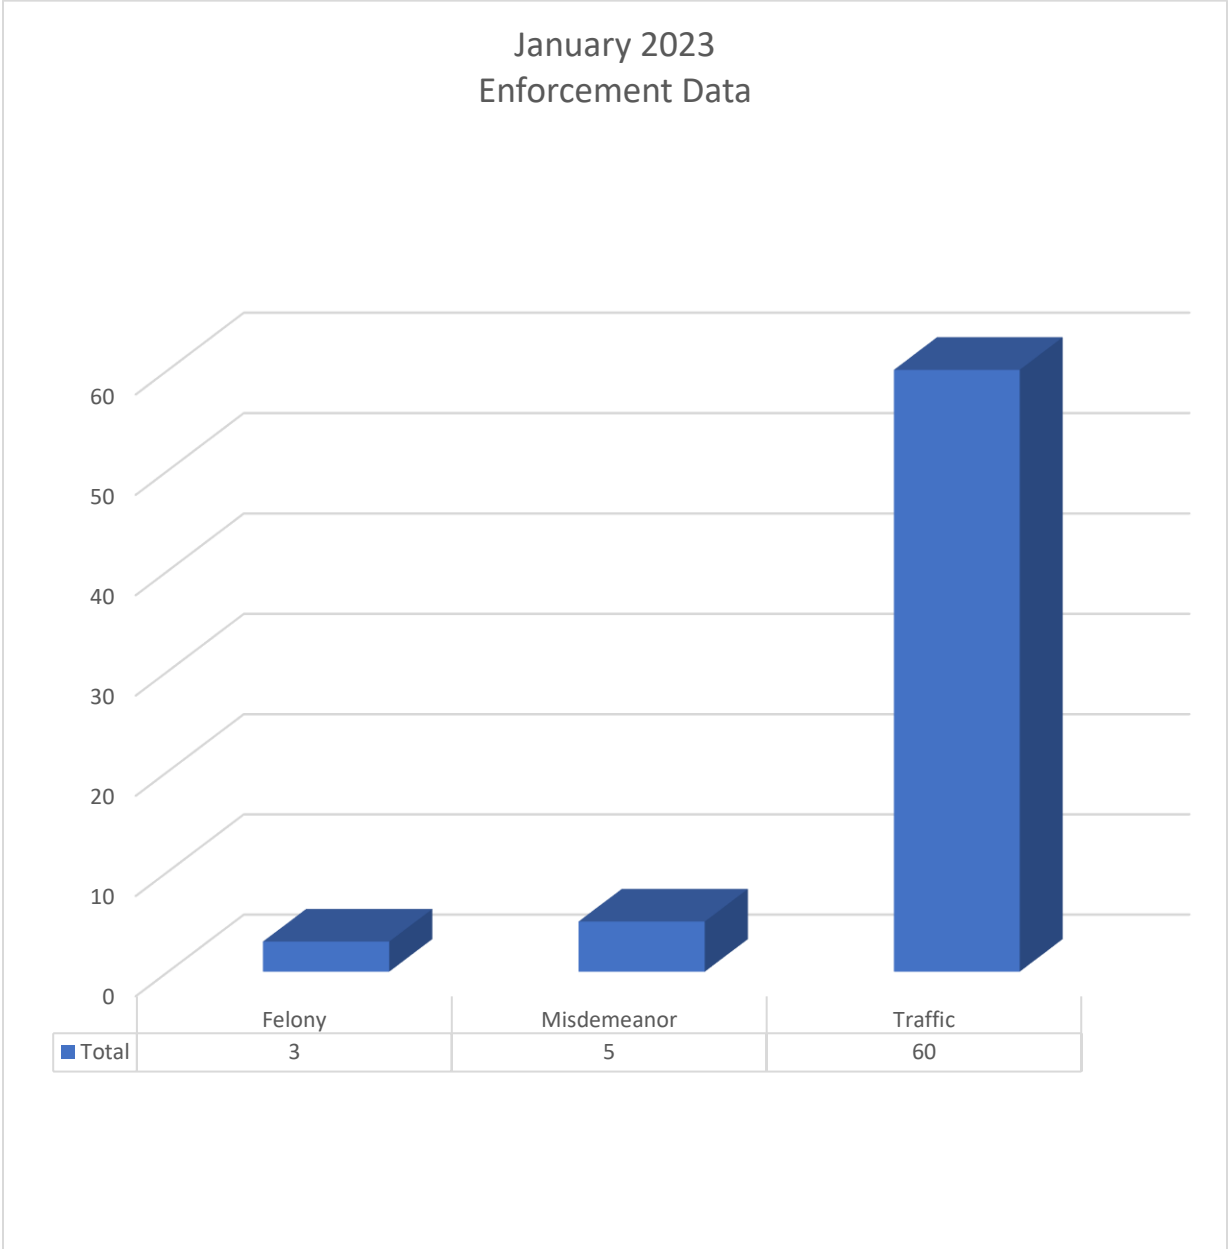

Total Complaints	Total Dispatched Calls	Crime Reports Written	Field Service Reports
385	260	104	148
Overdose/NARCAN	DUI	Shooting Outside City	Shooting Inside City
2/1	0	0	0