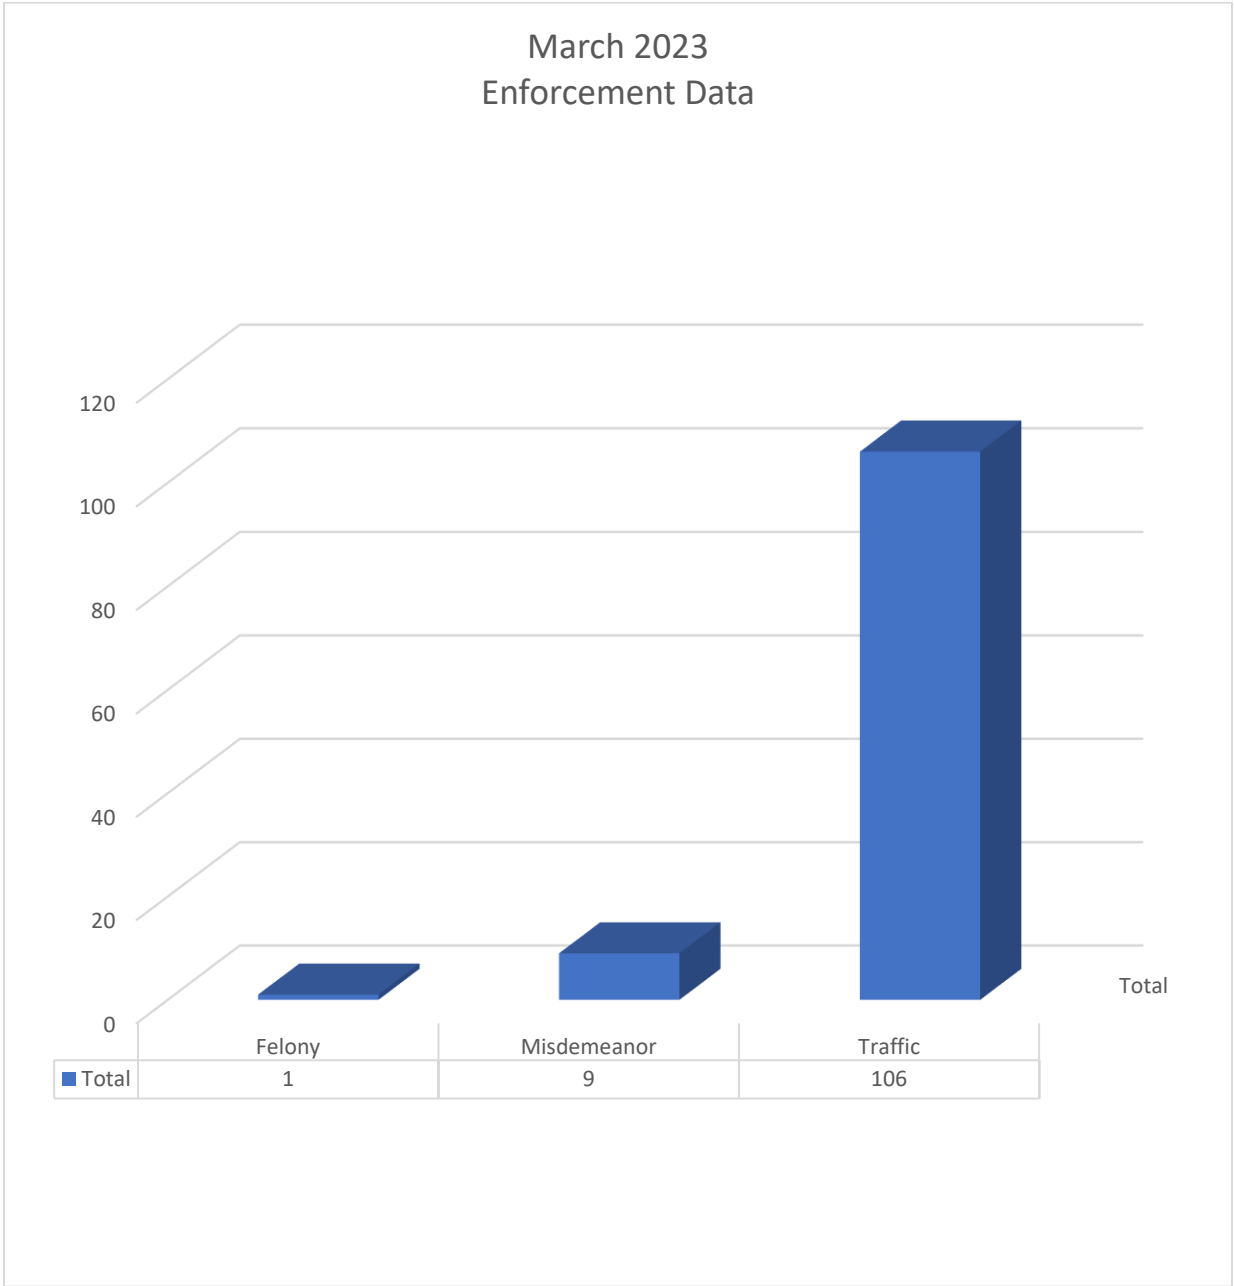

**March 2023
YTD Crime Statistics**

PART I CRIMES		
Crime	2023	2022
Rape	<u>0</u>	<u>0</u>
Robbery	<u>0</u>	<u>0</u>
Assault/Aggravated	<u>3</u>	<u>6</u>
Burglary	<u>1</u>	<u>4</u>
Theft	<u>35</u>	<u>41</u>
Theft/Auto	<u>4</u>	<u>2</u>
All Other	<u>3</u>	<u>2</u>
	46	55
PART II CRIMES		
Crime	2023	2022
Other Assaults	<u>22</u>	<u>27</u>
Rec. Stolen Property	<u>0</u>	<u>1</u>
Criminal Mischief	<u>11</u>	<u>9</u>
Weapons	<u>0</u>	<u>1</u>
Other Sex Offenses	<u>0</u>	<u>0</u>
Drugs	<u>11</u>	<u>18</u>
Noise/Disorderly Premise	<u>11</u>	<u>4</u>
Trespass	<u>7</u>	<u>7</u>
Disorderly Conduct	<u>2</u>	<u>0</u>
Other	<u>287</u>	<u>375</u>
	351	442
PART III CRIME		
Crime	2023	2022
Alarm	<u>81</u>	<u>117</u>
Animal Control	<u>4</u>	<u>8</u>
Recovered Property	<u>7</u>	<u>5</u>
Service	<u>183</u>	<u>183</u>
Suspicious Person/Vehicle	<u>60</u>	<u>67</u>
	335	380
	732	877

March 2023 Crash Totals

Primary Contributing Factors

March 2023 Quality of Life Calls

Location/Crime Type	Total
Airport Plaza Shopping Ctr	9
Criminal Mischief - Just Occurred	1
Disorderly person	2
Indecent Exposure	1
Robbery	1
Suspicious vehicle	1
Theft - Just Occurred	2
Trespass - In Progress	1
Baldton	1
Suspicious vehicle	1
Buttonwood	1
Disorderly person	1
Centerpoint Industrial Park	3
Criminal Mischief - Just Occurred	1
Suspicious person	1
Terror. Threatening-In Progress	1
Dobbinsville	3
Assault - Just Occurred	1
Criminal Mischief - Just Occurred	1
Theft - Just Occurred	1
Hares Corner	7
Disorderly person	4
Theft - In Progress	1
Trespass - In Progress	2
Jacquette Square Townhouses	1
Traffic Violation	1
New Castle / Shawtown	19
Animal	1
Disorderly person	5
Fight	1
Loud Music/Party	1
Noise Complaint	1
Shooting	1
Suspicious person	4
Terror. Threatening-In Progress	1
Terror. Threatening-Just Occurred	1
Traffic Violation	2
Trespass - In Progress	1
South River Shop Plaza	2
Disorderly person	1
Terror. Threatening-In Progress	1
The Garrison	2
Barking Dog	1
Noise Complaint	1