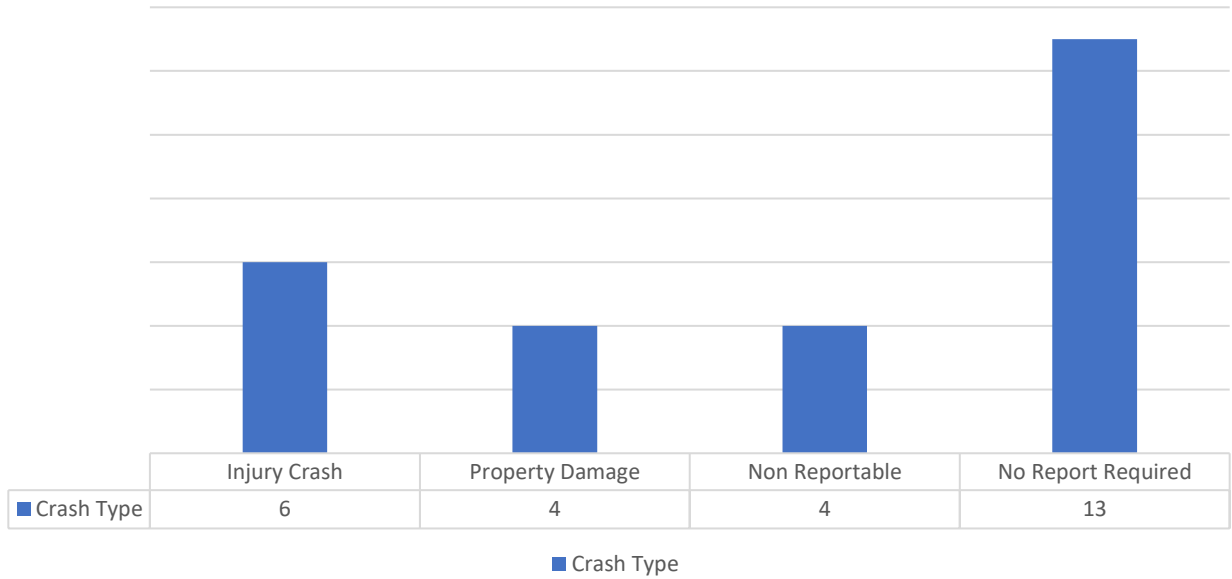

**March 2023
YTD Crime Statistics**

PART I CRIMES		
Crime	2023	2022
Rape	<u>0</u>	<u>0</u>
Robbery	<u>0</u>	<u>0</u>
Assault/Aggravated	<u>3</u>	<u>6</u>
Burglary	<u>1</u>	<u>4</u>
Theft	<u>35</u>	<u>41</u>
Theft/Auto	<u>4</u>	<u>2</u>
All Other	<u>3</u>	<u>2</u>
	46	55
PART II CRIMES		
Crime	2023	2022
Other Assaults	<u>22</u>	<u>27</u>
Rec. Stolen Property	<u>0</u>	<u>1</u>
Criminal Mischief	<u>11</u>	<u>9</u>
Weapons	<u>0</u>	<u>1</u>
Other Sex Offenses	<u>0</u>	<u>0</u>
Drugs	<u>11</u>	<u>18</u>
Noise/Disorderly Premise	<u>11</u>	<u>4</u>
Trespass	<u>7</u>	<u>7</u>
Disorderly Conduct	<u>2</u>	<u>0</u>
Other	<u>287</u>	<u>375</u>
	351	442
PART III CRIME		
Crime	2023	2022
Alarm	<u>81</u>	<u>117</u>
Animal Control	<u>4</u>	<u>8</u>
Recovered Property	<u>7</u>	<u>5</u>
Service	<u>183</u>	<u>183</u>
Suspicious Person/Vehicle	<u>60</u>	<u>67</u>
	335	380
	732	877

March 2023 Crash Totals

Primary Contributing Factors

March 2023 Quality of Life Calls

Location/Crime Type	Total
Airport Plaza Shopping Ctr	9
Criminal Mischief - Just Occurred	1
Disorderly person	2
Indecent Exposure	1
Robbery	1
Suspicious vehicle	1
Theft - Just Occurred	2
Trespass - In Progress	1
Baldton	1
Suspicious vehicle	1
Buttonwood	1
Disorderly person	1
Centerpoint Industrial Park	3
Criminal Mischief - Just Occurred	1
Suspicious person	1
Terror. Threatening-In Progress	1
Dobbinsville	3
Assault - Just Occurred	1
Criminal Mischief - Just Occurred	1
Theft - Just Occurred	1
Hares Corner	7
Disorderly person	4
Theft - In Progress	1
Trespass - In Progress	2
Jacquette Square Townhouses	1
Traffic Violation	1
New Castle / Shawtown	19
Animal	1
Disorderly person	5
Fight	1
Loud Music/Party	1
Noise Complaint	1
Shooting	1
Suspicious person	4
Terror. Threatening-In Progress	1
Terror. Threatening-Just Occurred	1
Traffic Violation	2
Trespass - In Progress	1
South River Shop Plaza	2
Disorderly person	1
Terror. Threatening-In Progress	1
The Garrison	2
Barking Dog	1
Noise Complaint	1