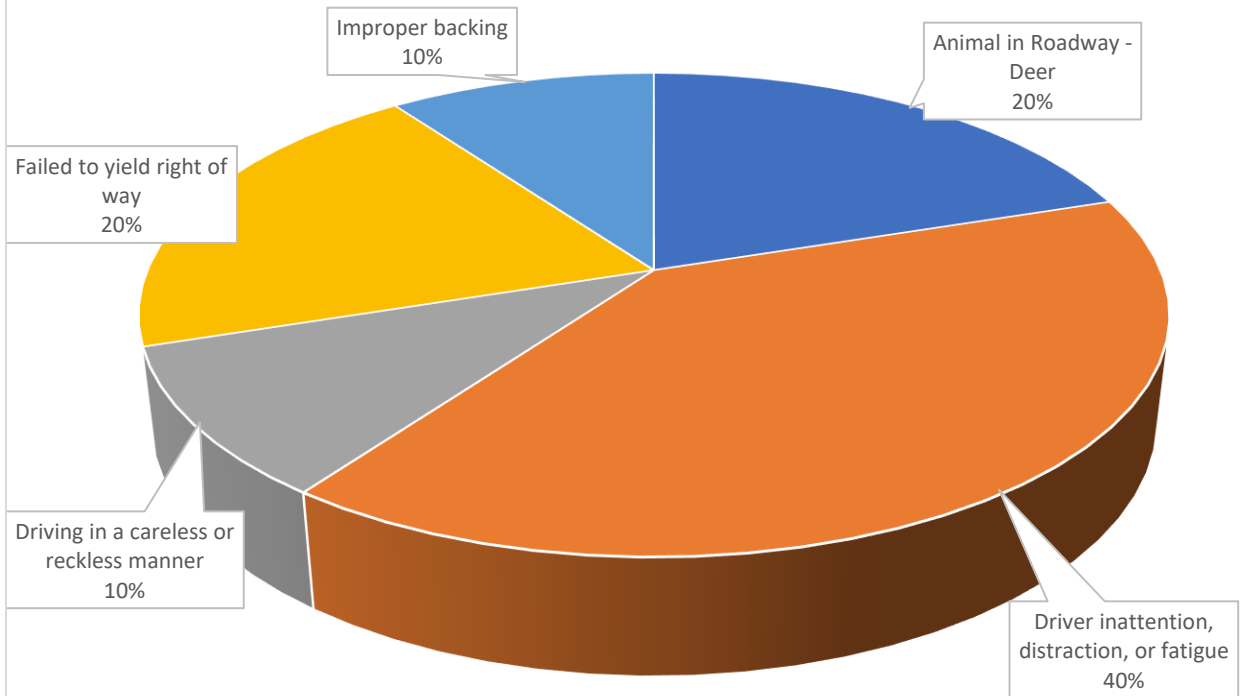

March 2023 Crash Totals

Primary Contributing Factors

March 2023 Quality of Life Calls

Location/Crime Type	Total
Airport Plaza Shopping Ctr	9
Criminal Mischief - Just Occurred	1
Disorderly person	2
Indecent Exposure	1
Robbery	1
Suspicious vehicle	1
Theft - Just Occurred	2
Trespass - In Progress	1
Baldton	1
Suspicious vehicle	1
Buttonwood	1
Disorderly person	1
Centerpoint Industrial Park	3
Criminal Mischief - Just Occurred	1
Suspicious person	1
Terror. Threatening-In Progress	1
Dobbinsville	3
Assault - Just Occurred	1
Criminal Mischief - Just Occurred	1
Theft - Just Occurred	1
Hares Corner	7
Disorderly person	4
Theft - In Progress	1
Trespass - In Progress	2
Jacquette Square Townhouses	1
Traffic Violation	1
New Castle / Shawtown	19
Animal	1
Disorderly person	5
Fight	1
Loud Music/Party	1
Noise Complaint	1
Shooting	1
Suspicious person	4
Terror. Threatening-In Progress	1
Terror. Threatening-Just Occurred	1
Traffic Violation	2
Trespass - In Progress	1
South River Shop Plaza	2
Disorderly person	1
Terror. Threatening-In Progress	1
The Garrison	2
Barking Dog	1
Noise Complaint	1

1. Responding officer not marked or does not transmit "on scene".
2. Officers delay their direct response to check the area around the location for suspects or victims known to have fled the scene.
3. Incidents are downgraded after entry but prior to dispatch.