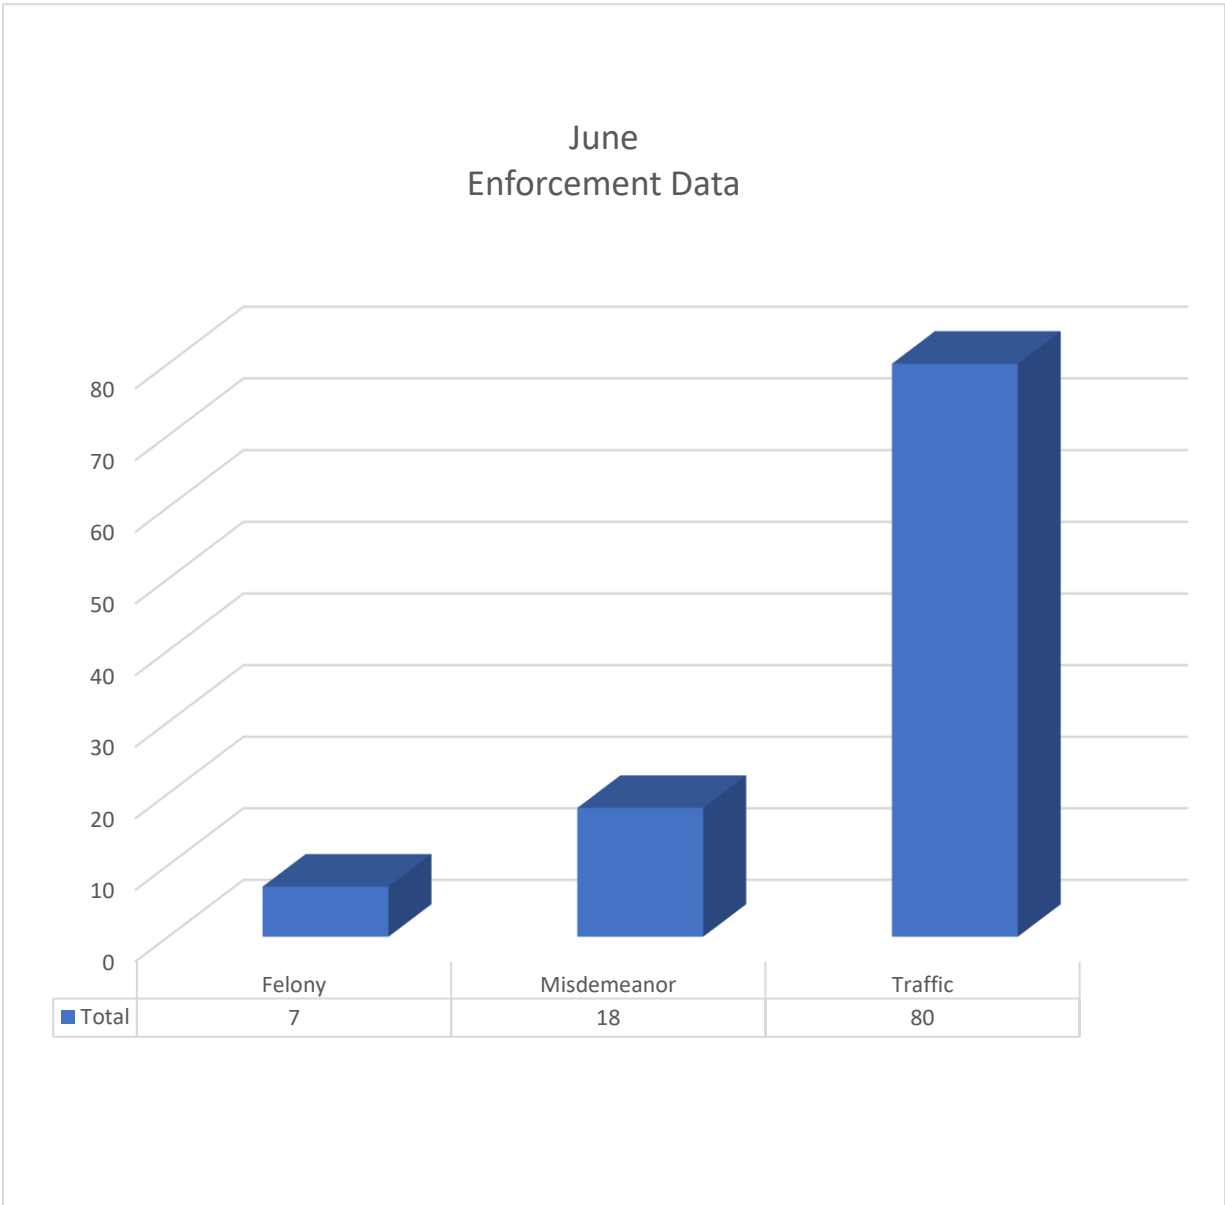

NEW CASTLE CITY  
POLICE DEPARTMENT  
MONTHLY REPORT

July 11th, 2023

City Council Report  
For June of 2023

Total Complaints	Total Dispatched Calls	Crime Reports Written	Field Service Reports
<b>505</b>	<b>280</b>	<b>114</b>	<b>167</b>
Overdose/NARCAN	DUI	Shooting Outside City	Shooting Inside City
<b>0/0</b>	<b>4</b>	<b>0</b>	<b>0</b>

**June 2023  
YTD Crime Statistics**

<b>PART I CRIMES</b>		
Crime	2023	2022
Rape	<u>0</u>	<u>1</u>
Robbery	<u>3</u>	<u>1</u>
Assault/Aggravated	<u>4</u>	<u>13</u>
Burglary	<u>3</u>	<u>7</u>
Theft	<u>82</u>	<u>97</u>
Theft/Auto	<u>6</u>	<u>5</u>
All Other	<u>8</u>	<u>6</u>
	<b>106</b>	<b>130</b>