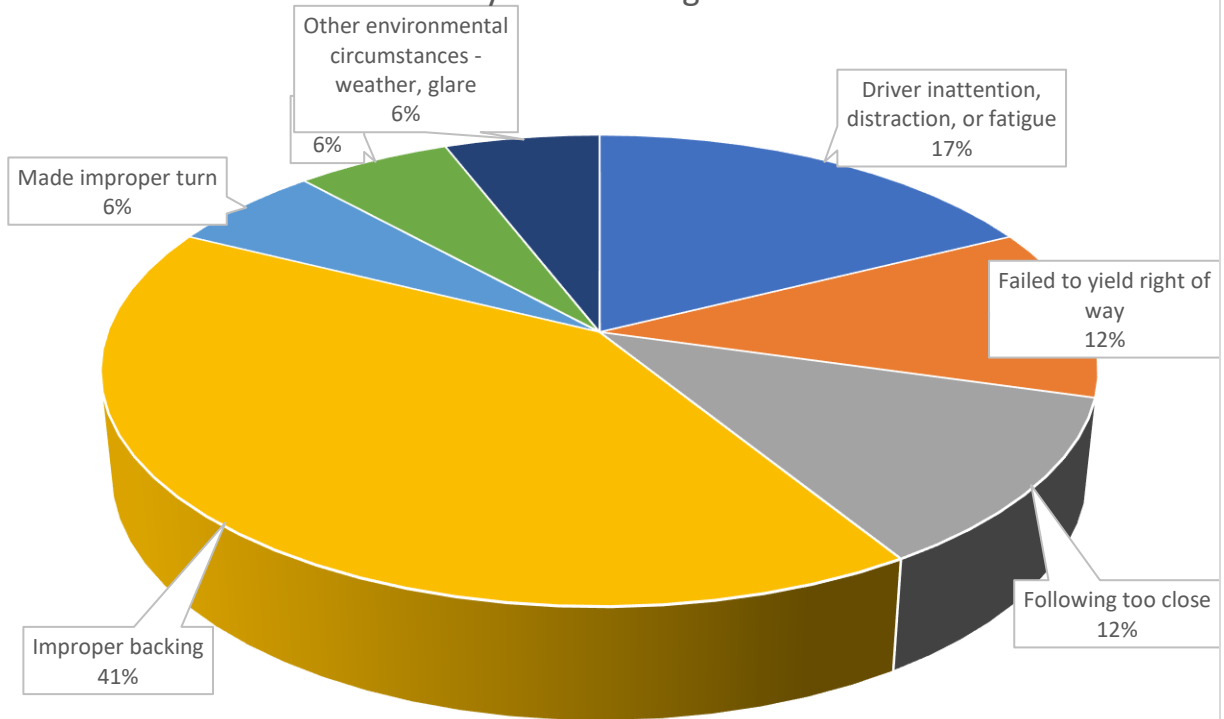

Primary Contributing Factors